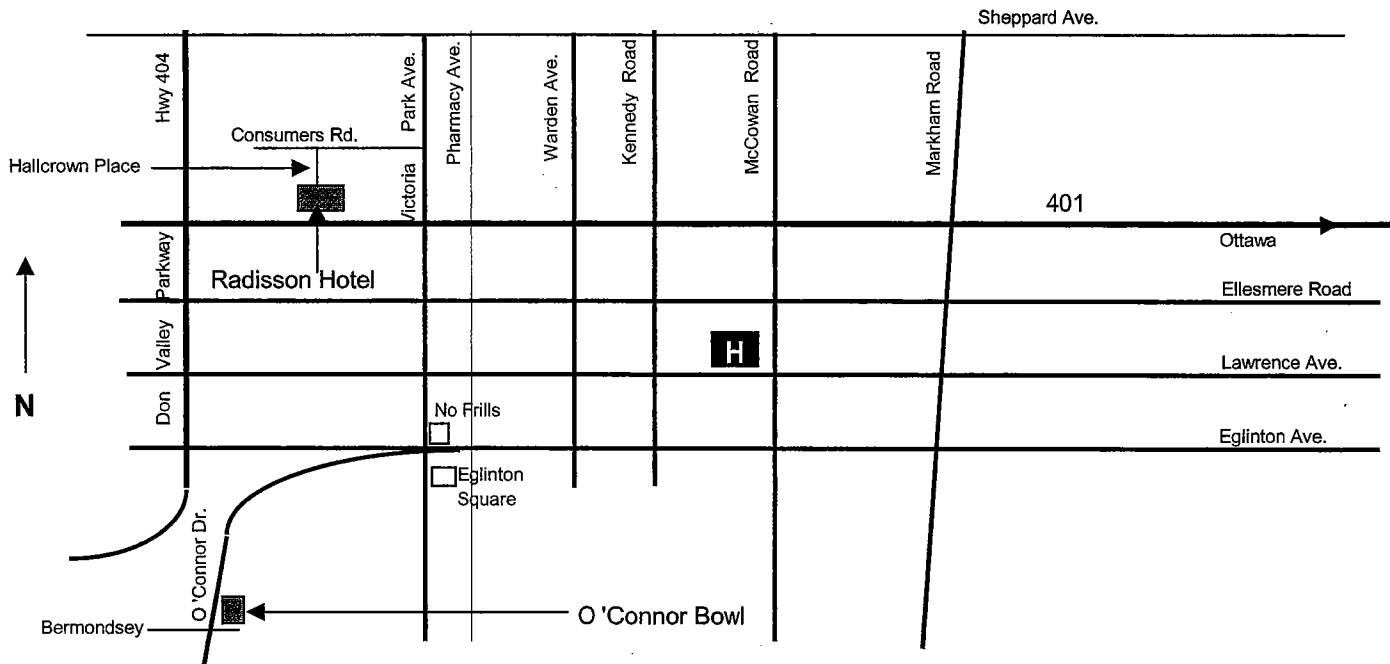

2006 CENTRAL ONTARIO

MAP TO O'CONNOR BOWL MAP TO RADISSON HOTEL TORONTO EAST

O'Connor Bowl
1401 O'Connor Drive
Toronto, Ontario
M4B 2V5
Tel: (416) 755-1231

Radisson Hotel Toronto East
55 Hallcrown Place
Toronto, Ontario
M2J 4R1
Tel: (416) 493-6066

To Get to the Radisson Hotel:

Exit Hwy. 401 at Victoria Park Avenue
Go North on Victoria Park to Consumers Rd. Turn Left on
Consumers to Hallcrown Place. Turn Left on Hallcrown
Place.

Radisson Hotel Toronto East
55 Hallcrown Place
(416) 493-6066

To Get to the O'Connor Bowl:

Exit Hwy. 401 at Victoria Park
Go South on Victoria Park to O'Connor Dr.
(first lights past Eglinton Ave.) Turn Right on
O'Connor Dr.
Bowling centre is about a kilometer down on
left side.