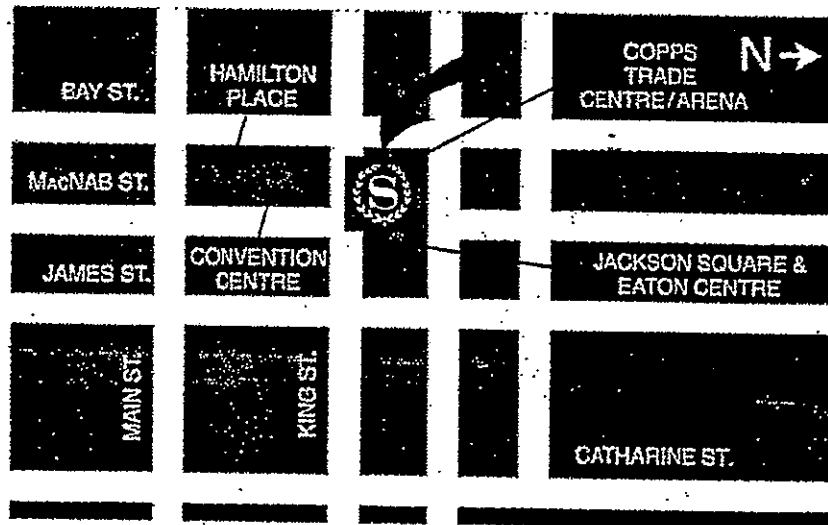

**2008 MID-WINTER BLUES PROVINCIALS
2008 YEAR-END TOURNAMENT
2008 PRO-AM TOURNAMENT**

MAP TO BOWLING CENTRE

Sherwood Centre
1095 Fennell Avenue East
Hamilton, Ontario, L8T 1S1
Tel: (905) 383-7641

★ 1095 Fennell Ave E Hamilton, ON (SHERWOOD CENTRE)

DIRECTIONS TO SHERWOOD CENTRE FROM SHERATON HOTEL

- When you come out of the hotel make a right-hand turn onto King Street
- Follow King Street to Caroline Street
- Make a left-hand turn onto Caroline Street
- Follow Caroline Street to Main Street
- Make a left-hand turn at Main Street
- Follow Main Street to James Street
- Make a right-hand turn onto James Street
- Follow James Street until you get to the hospital (on left-hand side)
- Veer to the left at the hospital and follow the road up the mountain
- When you get to the top of the mountain keep going straight
- You should now be on Upper Wellington Street
- Follow Upper Wellington Street until you get to Fennell Avenue
- Make a left-hand turn at Fennell Avenue
- Sherwood Centre is located approximately 5 to 10 minutes down the road on the left-hand side at 1095 Fennell Avenue East (corner of Fennell Avenue and Upper Ottawa Street)

**2008 MID-WINTER BLUES PROVINCIALS
2008 YEAR-END TOURNAMENT
2008 PRO-AM TOURNAMENT**

MAP TO HOTEL

Sheraton Hamilton Hotel
116 King Street West
Hamilton, Ontario, L8P 4V3
Tel: (905) 529-5515

Directions: From QEW Toronto or Niagara, exit 403 Hamilton, exit onto Main Street East, turn left onto MacNab Street, turn left onto King Street.