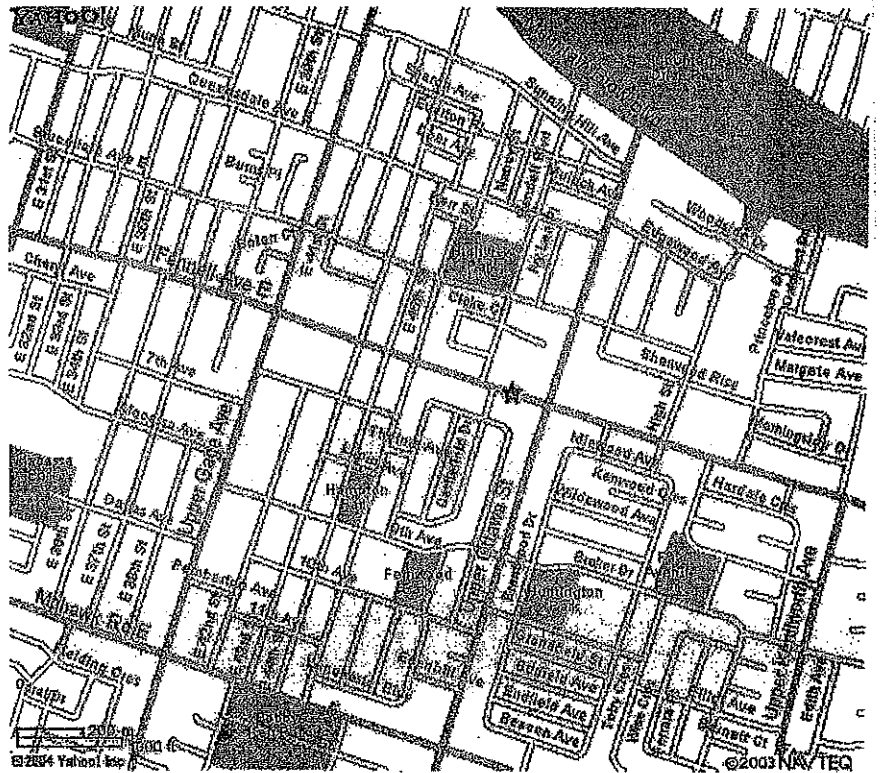

**2008 MID-WINTER BLUES PROVINCIALS
2008 YEAR-END TOURNAMENT
2008 PRO-AM TOURNAMENT**

MAP TO BOWLING CENTRE

Sherwood Centre
1095 Fennell Avenue East
Hamilton, Ontario, L8T 1S1
Tel: (905) 383-7641

★ 1095 Fennell Ave E Hamilton, ON (SHERWOOD CENTRE)

DIRECTIONS TO SHERWOOD CENTRE FROM SHERATON HOTEL

- When you come out of the hotel make a right-hand turn onto King Street
- Follow King Street to Caroline Street
- Make a left-hand turn onto Caroline Street
- Follow Caroline Street to Main Street
- Make a left-hand turn at Main Street
- Follow Main Street to James Street
- Make a right-hand turn onto James Street
- Follow James Street until you get to the hospital (on left-hand side)
- Veer to the left at the hospital and follow the road up the mountain
- When you get to the top of the mountain keep going straight
- You should now be on Upper Wellington Street
- Follow Upper Wellington Street until you get to Fennell Avenue
- Make a left-hand turn at Fennell Avenue
- Sherwood Centre is located approximately 5 to 10 minutes down the road on the left-hand side at 1095 Fennell Avenue East (corner of Fennell Avenue and Upper Ottawa Street)

**2008 MID-WINTER BLUES PROVINCIALS
2008 YEAR-END TOURNAMENT
2008 PRO-AM TOURNAMENT**

MAP TO HOTEL

Sheraton Hamilton Hotel
116 King Street West
Hamilton, Ontario, L8P 4V3
Tel: (905) 529-5515

Directions: From QEW Toronto or Niagara, exit 403 Hamilton, exit onto Main Street East, turn left onto MacNab Street, turn left onto King Street.