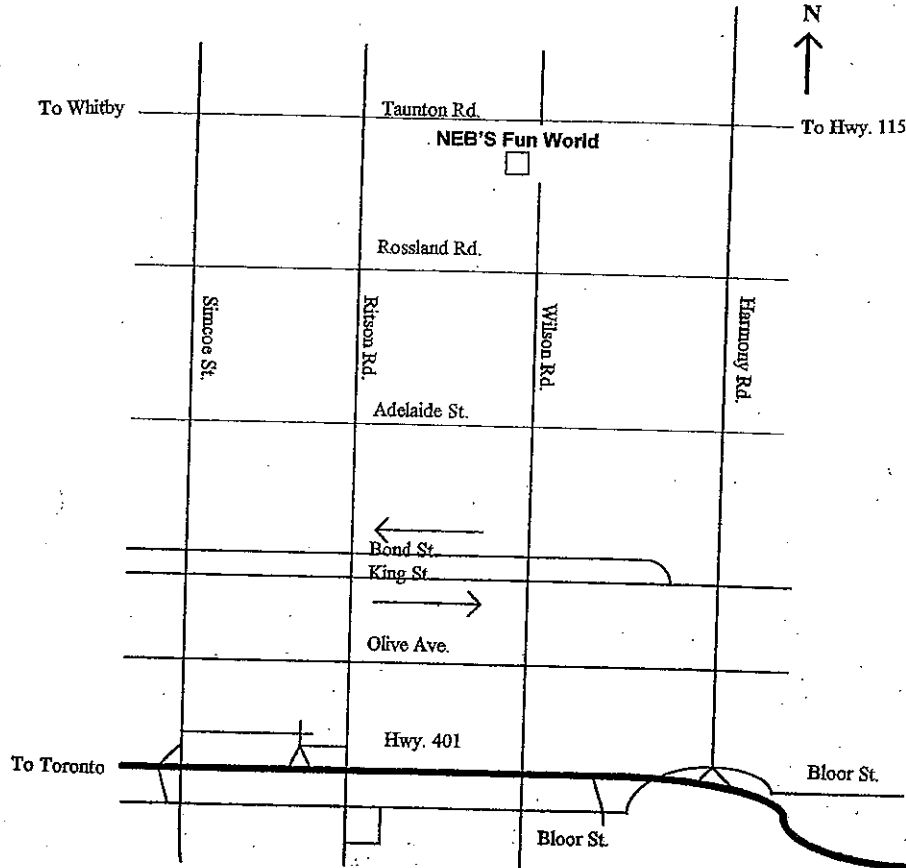

2008 NEW YEAR'S CLASSIC (MIXED TRIPLES)
January 5th-6th, 2008

MAP TO BOWLING CENTRE

NEB's Fun World
1300 Wilson Road North
Oshawa, Ontario, L1K 2B8
Tel: (905) 723-2631

Direction to NEB's Fun World

- Take Highway #401 East to Oshawa.
- Take either the Simcoe St. exit (through downtown core) or Harmony Road exit.
- **Harmony Road Exit:** Follow Harmony Road North until you come to Rossland Road. At the lights, turn left and follow Rossland Road until you come to Wilson Road. At the light, turn right and NEB's Fun World will be on the left.

2008 NEW YEAR'S CLASSIC (MIXED TRIPLES)
January 6th-7th, 2008

MAP TO HOTEL

Holiday Inn – Oshawa
1011 Bloor Street East
Oshawa, Ontario, L1H 7K6
Tel: (905) 576-5101

For Reservations call
905-576-5101 or 1-800-HOLIDAY