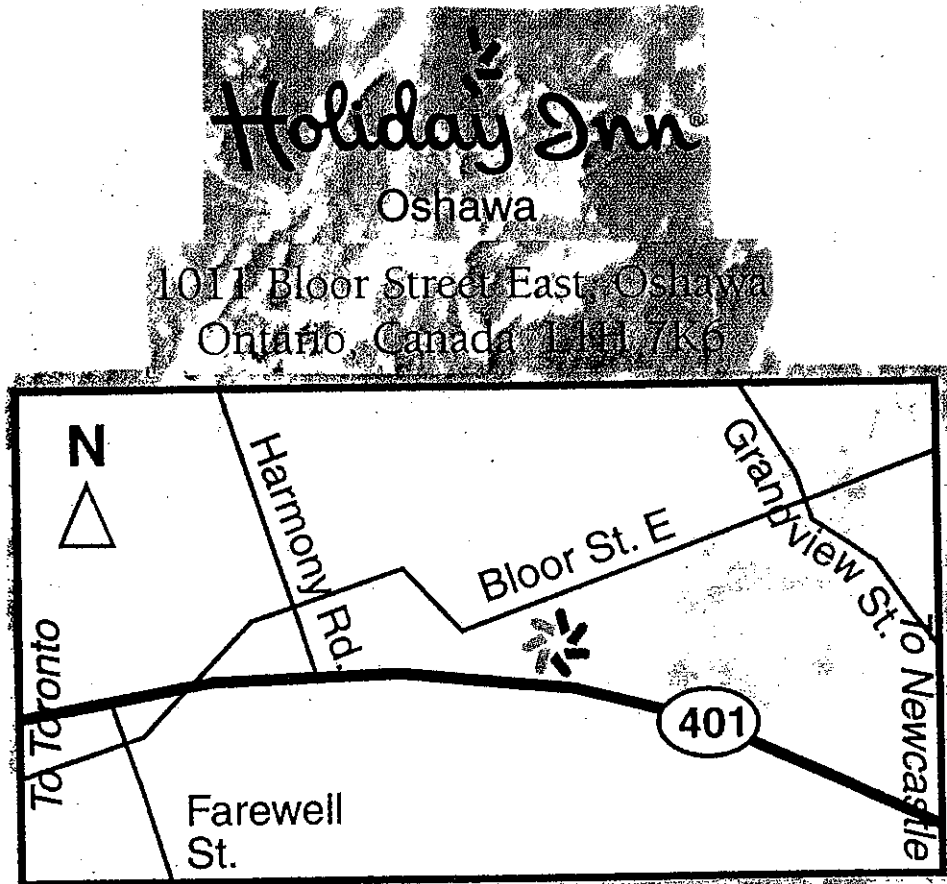

2008 NEW YEAR'S CLASSIC (MIXED TRIPLES)
January 5th-6th, 2008

MAP TO BOWLING CENTRE

NEB's Fun World
1300 Wilson Road North
Oshawa, Ontario, L1K 2B8
Tel: (905) 723-2631

Direction to NEB's Fun World

- Take Highway #401 East to Oshawa.
- Take either the Simcoe St. exit (through downtown core) or Harmony Road exit.
- **Harmony Road Exit:** Follow Harmony Road North until you come to Rossland Road. At the lights, turn left and follow Rossland Road until you come to Wilson Road. At the light, turn right and NEB's Fun World will be on the left.

2008 NEW YEAR'S CLASSIC (MIXED TRIPLES)
January 6th-7th, 2008

MAP TO HOTEL

Holiday Inn – Oshawa
1011 Bloor Street East
Oshawa, Ontario, L1H 7K6
Tel: (905) 576-5101

For Reservations call
905-576-5101 or 1-800-HOLIDAY