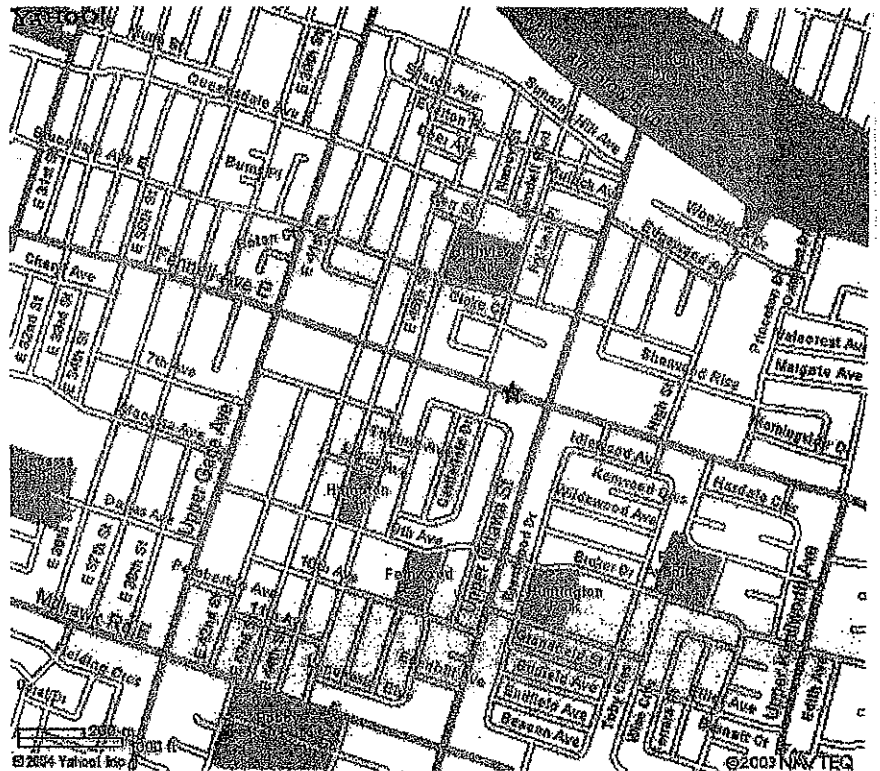

**2008 MID-WINTER BLUES PROVINCIALS
2008 YEAR-END TOURNAMENT
2008 PRO-AM TOURNAMENT**

MAP TO BOWLING CENTRE

Sherwood Centre
1095 Fennell Avenue East
Hamilton, Ontario, L8T 1S1
Tel: (905) 383-7641

★ 1095 Fennell Ave E Hamilton, ON (SHERWOOD CENTRE)

DIRECTIONS TO SHERWOOD CENTRE FROM SHERATON HOTEL

- When you come out of the hotel make a right-hand turn onto King Street
- Follow King Street to Caroline Street
- Make a left-hand turn onto Caroline Street
- Follow Caroline Street to Main Street
- Make a left-hand turn at Main Street
- Follow Main Street to James Street
- Make a right-hand turn onto James Street
- Follow James Street until you get to the hospital (on left-hand side)
- Veer to the left at the hospital and follow the road up the mountain
- When you get to the top of the mountain keep going straight
- You should now be on Upper Wellington Street
- Follow Upper Wellington Street until you get to Fennell Avenue
- Make a left-hand turn at Fennell Avenue
- Sherwood Centre is located approximately 5 to 10 minutes down the road on the left-hand side at 1095 Fennell Avenue East (corner of Fennell Avenue and Upper Ottawa Street)

**2008 MID-WINTER BLUES PROVINCIALS
2008 YEAR-END TOURNAMENT
2008 PRO-AM TOURNAMENT**

MAP TO HOTEL

Sheraton Hamilton Hotel
116 King Street West
Hamilton, Ontario, L8P 4V3
Tel: (905) 529-5515

Directions: From QEW Toronto or Niagara, exit 403 Hamilton, exit onto Main Street East, turn left onto MacNab Street, turn left onto King Street.