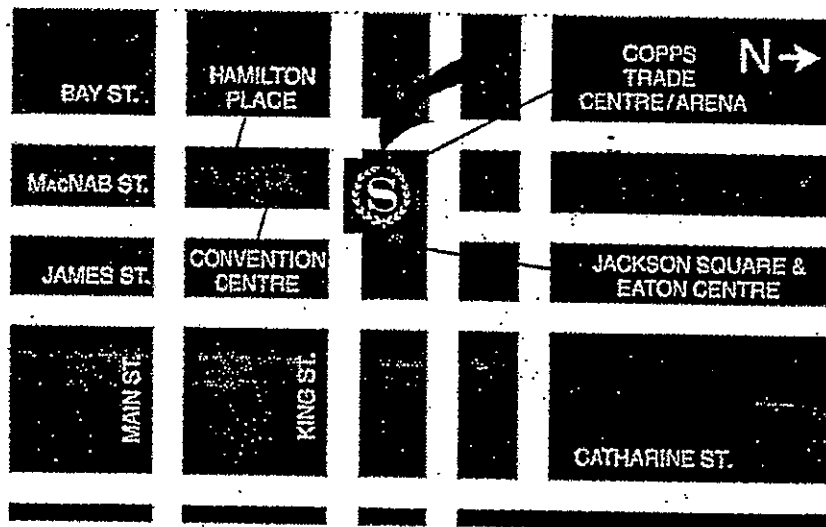

**2008 MID-WINTER BLUES PROVINCIALS
2008 YEAR-END TOURNAMENT
2008 PRO-AM TOURNAMENT**

MAP TO BOWLING CENTRE

Sherwood Centre
1095 Fennell Avenue East
Hamilton, Ontario, L8T 1S1
Tel: (905) 383-7641

★ 1095 Fennell Ave E Hamilton, ON (SHERWOOD CENTRE)

DIRECTIONS TO SHERWOOD CENTRE FROM SHERATON HOTEL

- When you come out of the hotel make a right-hand turn onto King Street
- Follow King Street to Caroline Street
- Make a left-hand turn onto Caroline Street
- Follow Caroline Street to Main Street
- Make a left-hand turn at Main Street
- Follow Main Street to James Street
- Make a right-hand turn onto James Street
- Follow James Street until you get to the hospital (on left-hand side)
- Veer to the left at the hospital and follow the road up the mountain
- When you get to the top of the mountain keep going straight
- You should now be on Upper Wellington Street
- Follow Upper Wellington Street until you get to Fennell Avenue
- Make a left-hand turn at Fennell Avenue
- Sherwood Centre is located approximately 5 to 10 minutes down the road on the left-hand side at 1095 Fennell Avenue East (corner of Fennell Avenue and Upper Ottawa Street)

**2008 MID-WINTER BLUES PROVINCIALS
2008 YEAR-END TOURNAMENT
2008 PRO-AM TOURNAMENT**

MAP TO HOTEL

Sheraton Hamilton Hotel
116 King Street West
Hamilton, Ontario, L8P 4V3
Tel: (905) 529-5515

Directions: From QEW Toronto or Niagara, exit 403 Hamilton, exit onto Main Street East, turn left onto MacNab Street, turn left onto King Street.