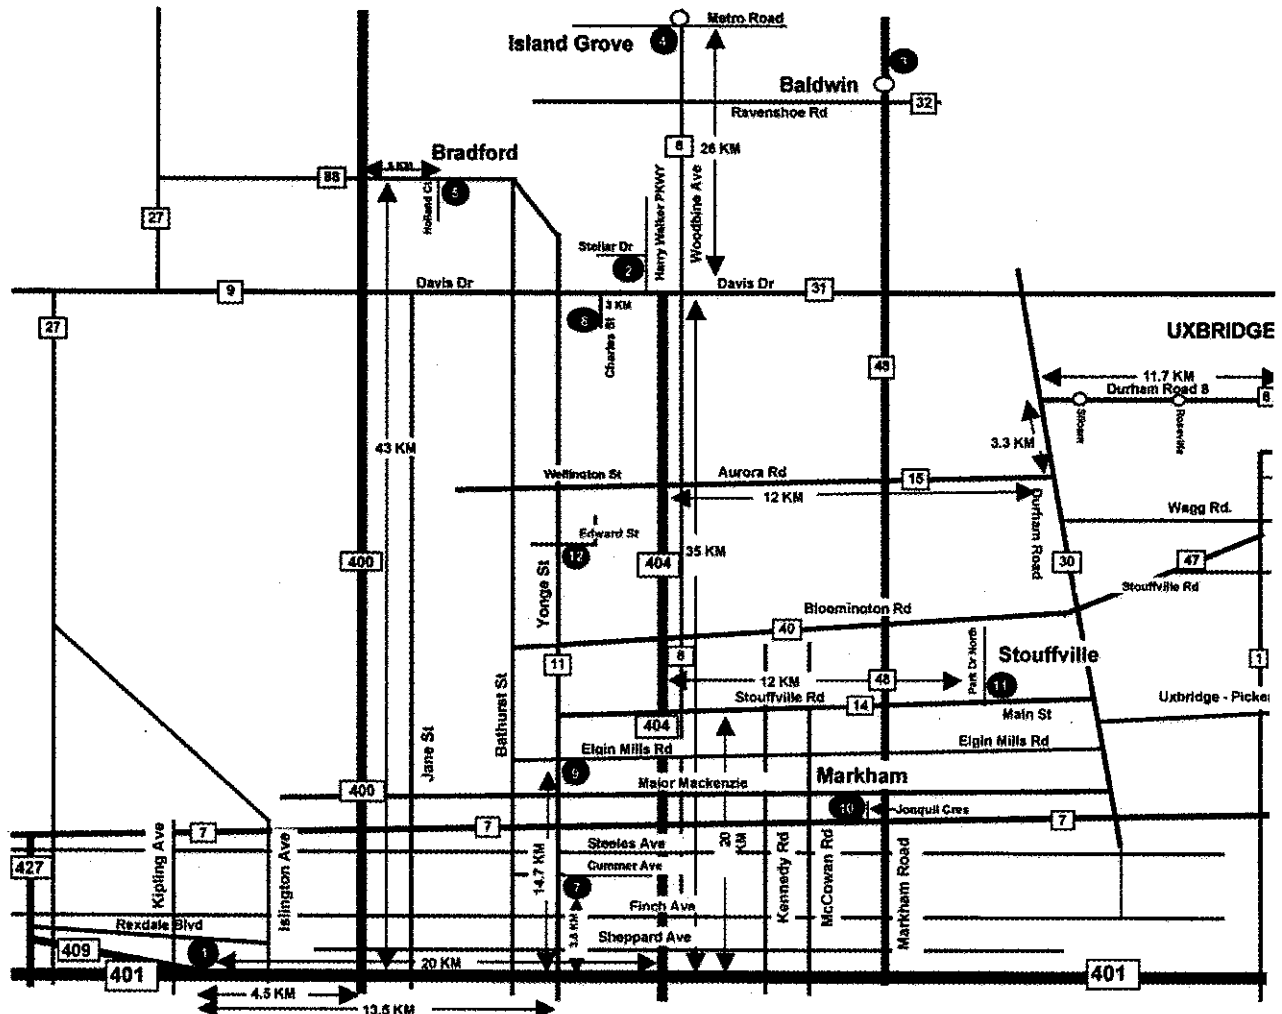

2008 REWARDING FEEDBACK CLASSIC

Saturday, February 2nd, 2008

MAP TO BOWLING CENTRE

- | | | | | |
|--|---|---|--|---|
| <p>1 - Bowlerama Rexdale
115 Rexdale Blvd
Rexdale, Ont M9W 1P1
PH: 905-743-8388</p> | <p>3 - Baldwin Bowl
P.O. Box 73 Hwy 48
Baldwin, Ont L0E 1A0
PH: 905-722-4050</p> | <p>5 - Bradford Plaza Bowl
54 Holland St W, Box 103
Bradford, Ont L3Z 2A7
PH: 905-775-7697</p> | <p>7 - Bowlerama Newtonbrook
5837 Yonge Street
Willowdale, Ont M2M 3T9
PH: 416-222-4657</p> | <p>9 - Richmond Hill Pro Bowl
10593 Yonge Street
Richmond Hill, Ont L4C 3C5
PH: 905-884-8366</p> |
| <p>2 - Stellar Lanes
1220 Stellar Drive
Newmarket, Ont L3V 7B9
PH: 905-853-6287</p> | <p>4 - Island Grove Bowl
1035 Metro Road North
Keswick, Ont L4T 3E9
PH: 416-267-9849</p> | <p>6 - Uxbridge Bowl
69 Brock Street West
Uxbridge, Ont L3P 1P5
PH: 905-852-3141</p> | <p>8 - Superbowl
Closed during 2002-03 Season</p> | <p>10 - Markham Bowling Centre
5762 Hwy 7, Unit 11B
Markham, Ont L3P 1A7
PH: 905-294-4556</p> |

2008 REWARDING FEEDBACK CLASSIC
Saturday, February 2nd, 2008

MAP TO HOTEL

Comfort Inn
1230 Journey's End Circle
Newmarket, Ontario
L3Y 8Z6
Tel: (905) 895-3355

Directions:

- From Hwy #404, exit Davis Dr. W. Turn left onto Davis Drive. Turn right at 2nd set of lights and then turn right onto Journey's End Circle.
- From Hwy #400, exit at Hwy #9. Go east to Harry Walker Parkway. Turn left onto Harry Walker Parkway and then right onto Journey's End Circle.